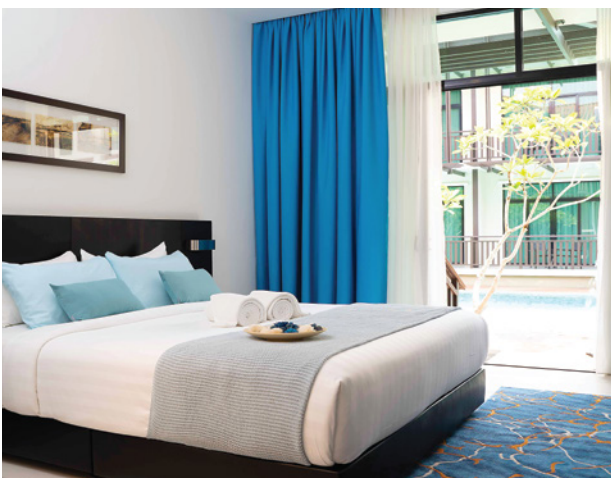

ESPIRA KINRARA

Jalan Kinrara 6, Bandar Kinrara, 47180 Puchong, Selangor
| T: +603 8079 1000 | E: ek.enquiry@attanahotels.com
www.espira.attanahotels.com

@espirabyattana

Espira Kinrara is a resort in the city offering 101 spacious and cozy guestrooms facing a large and beautiful swimming pool. Located next to Kinrara Golf Club, the resort is placed in a strategic location, at the heart of Klang Valley.

ACCOMMODATIONS

- King or twin-bedded
- Air-conditioning
- Shower and water closet separate
- Electronic safe
- Flat screen TV
- Mini-Fridge
- Coffee making facilities
- Bottled drinking water
- Iron and ironing board
- Balcony for certain rooms