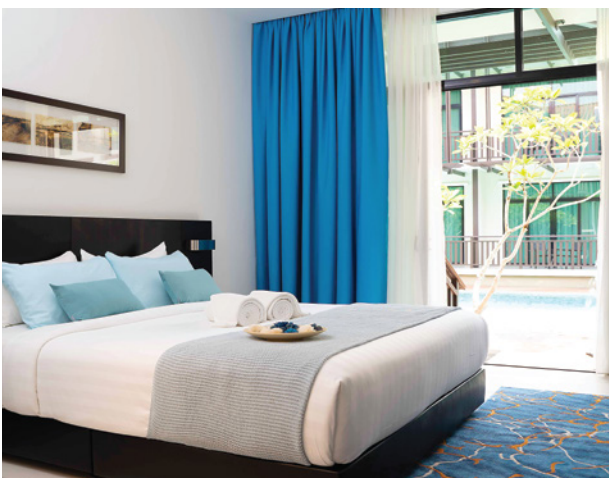

ESPIRA KINRARA

Jalan Kinrara 6, Bandar Kinrara, 47180 Puchong, Selangor
| T: +603 8079 1000 | E: ek.enquiry@attanahotels.com
www.espira.attanahotels.com

@espirabyattana

Espira Kinrara is a resort in the city offering 101 spacious and cozy guestrooms facing a large and beautiful swimming pool. Located next to Kinrara Golf Club, the resort is placed in a strategic location, at the heart of Klang Valley.

ACCOMMODATIONS

- King or twin-bedded
- Air-conditioning
- Shower and water closet separate
- Electronic safe
- Flat screen TV
- Mini-Bar
- Coffee making facilities
- Bottled drinking water
- Iron and ironing board
- Balcony for certain rooms